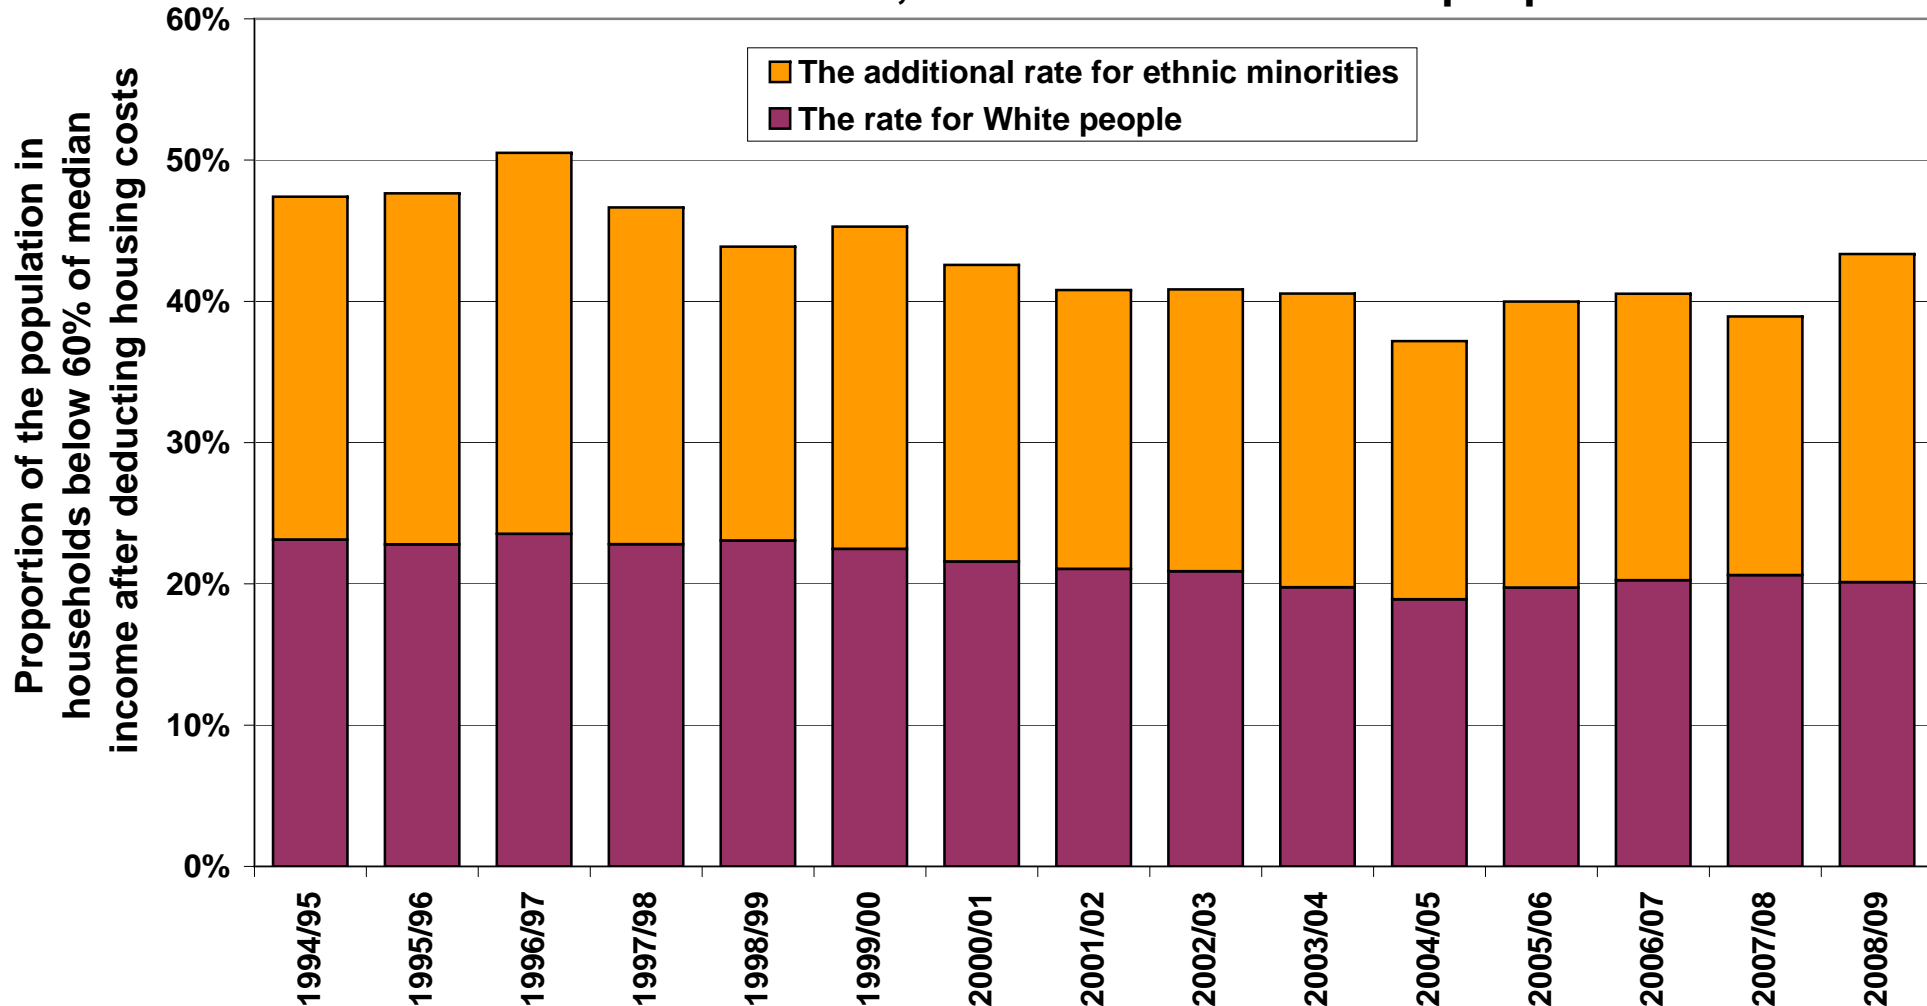

# Around two-fifths of people from ethnic minorities live in low-income households, twice the rate for White people

Source: Households Below Average Income, DWP; UK; updated Aug 2010